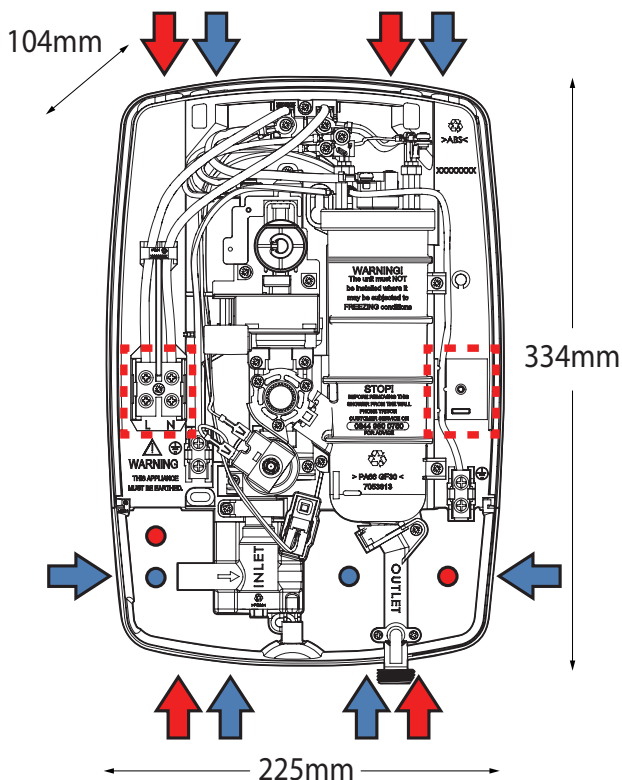

# T80Z Fast-Fit Electric Shower

The T80Z Fast-Fit has multiple cable and water entry points located to the left and right side of the unit ensure easy fitting.

- Ideal size and shape for replacement installations
- Rub clean shower head with five different spray patterns
- Stylish riser rail kit with adjustable fixing brackets
- Push button Start/ Stop to select your favourite shower setting every time
- Swing-Fit™ - Terminal for left and right cabling
- Swivel-Fit™ - A 180° fully reversible swivel water inlet that accommodates water connections from either the left or right hand side of the unit to aid installation

**Entry Points:**

- ➡ Water entry points
- ➡ Cable entry points
- ⊠ SwingFit™ terminal positions

	T80Z Fast-Fit	
Product Code	T80 Fast Fit W	T80 Fast Fit C
Finish	White	Chrome
Temperature Control	Stabilised	
Power Ratings at 230v	8.7kW 38amps - IPX4 rated	
Inlet Connection	15mm compression	
Water Entry Points	Top, bottom, side bottom, back (left side of unit) Top, bottom, side bottom, back (right side of unit)	
Cable Entry Points	Top, bottom, back (left or right side of unit) Bottom, back (right hand side of unit)	
Outlet Connection	1/2" BSP	
Plumbing System	Cold water only	
Max Inlet Temp	28°C	
Min Inlet Temp	2°C	
Minimum Running Pressure/Flow for full performance*	1.0 Bar @ 8 l/min	
Maximum Static Pressure	10 Bar	
Surface Mounted Only	✓	
Approvals, Complies with	AS/NZS60335.2.35, EMC BEAB, CE, BSI Kitemark	
Warranty	2 years domestic	